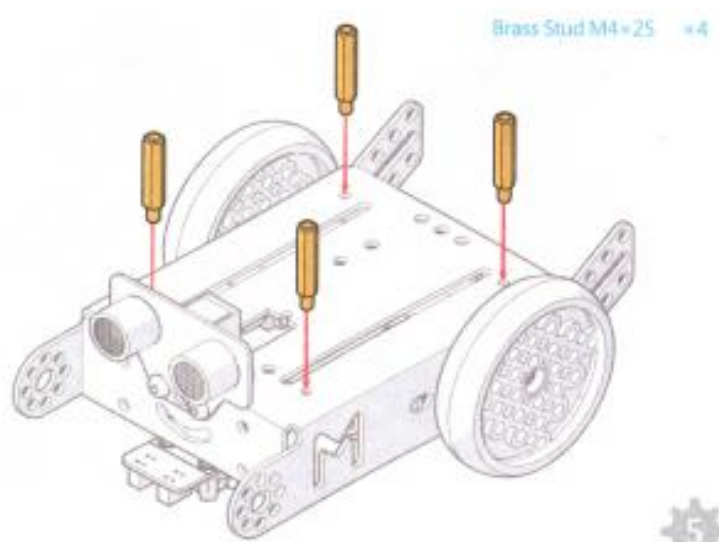

Makeblock
Construct Your Dreams

mBot

ONE ROBOT PER KID

Great tool for beginners to learn graphical programming, electronics and robotics.

Part List

mCore

Assembly

- Chassis ×1
- Motor R ×1
- M3 nut ×2
- Screw M3×25 ×2

- Motor L ×1
- M3 nut ×2
- Screw M3×25 ×2

- Screw M2.2×9 ×2

- Wheel ×2

Battery Holder x1
Velcro x1

Bluetooth/2.4G module x1

Screw M4x8 x4
mCore x1

Wiring