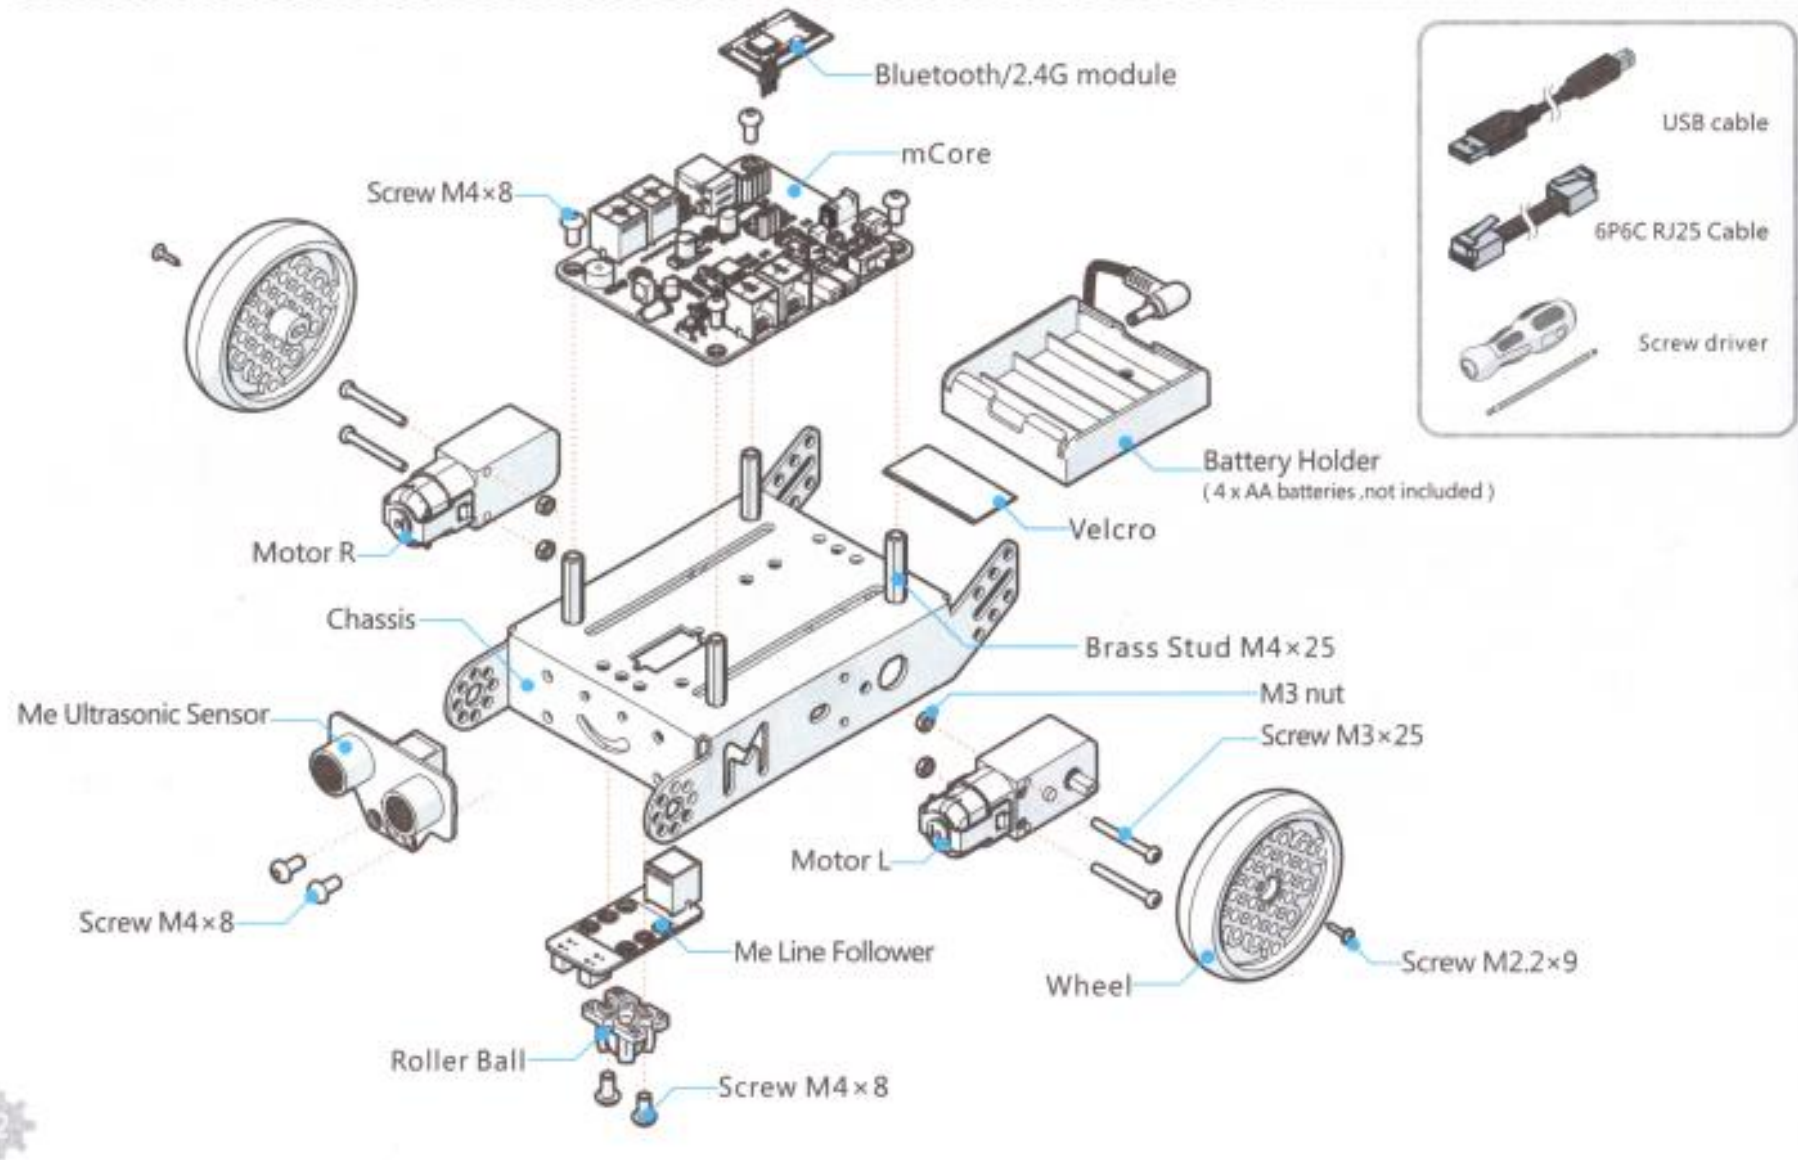

Makeblock
Construct Your Dreams

mBot

ONE ROBOT PER KID

Great tool for beginners to learn graphical programming, electronics and robotics.

Part List

mCore

Assembly

- Chassis ×1
- Motor R ×1
- M3 nut ×2
- Screw M3×25 ×2

- Motor L ×1
- M3 nut ×2
- Screw M3×25 ×2

- Screw M2.2×9 ×2

- Wheel ×2

Battery Holder x1
Velcro x1

Bluetooth/2.4G module x1

Screw M4x8 x4
mCore x1

Wiring