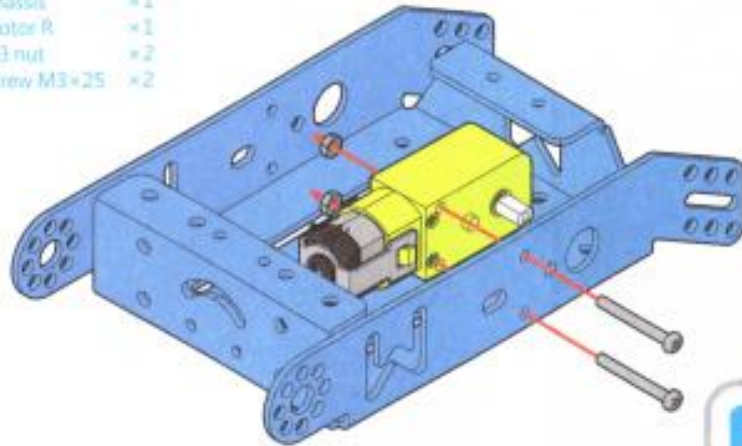

Makeblock
Construct Your Dreams

mBot

ONE ROBOT PER KID

Great tool for beginners to learn graphical programming, electronics and robotics.

Part List

mCore

Assembly

- Chassis ×1
- Motor R ×1
- M3 nut ×2
- Screw M3×25 ×2

- Motor L ×1
- M3 nut ×2
- Screw M3×25 ×2

- Screw M2.2×9 ×2

- Wheel ×2

Battery Holder x1
Velcro x1

Bluetooth/2.4G module x1

Screw M4x8 x4
mCore x1

Wiring