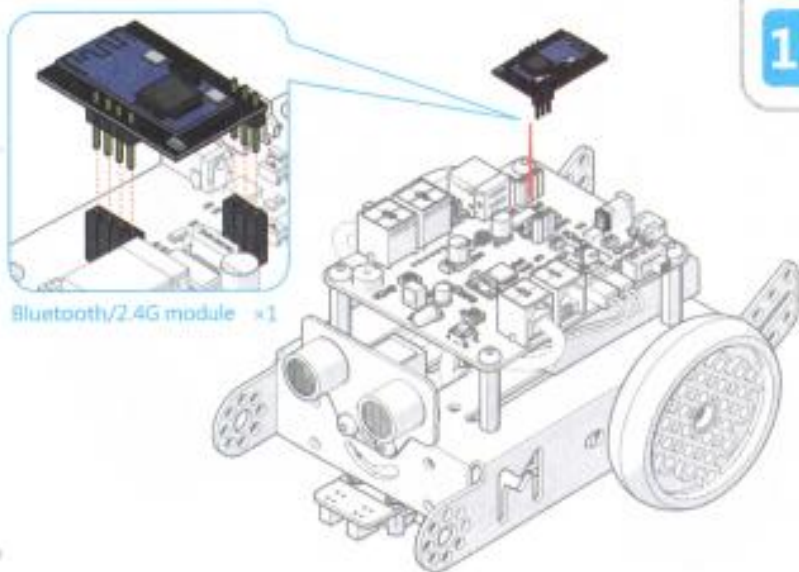

Makeblock
Construct Your Dreams

mBot

ONE ROBOT PER KID

Great tool for beginners to learn graphical programming, electronics and robotics.

Part List

mCore

Assembly

- Chassis ×1
- Motor R ×1
- M3 nut ×2
- Screw M3×25 ×2

- Motor L ×1
- M3 nut ×2
- Screw M3×25 ×2

- Screw M2.2×9 ×2

- Wheel ×2

Battery Holder x1
Velcro x1

Bluetooth/2.4G module x1

Screw M4x8 x4
mCore x1

Wiring