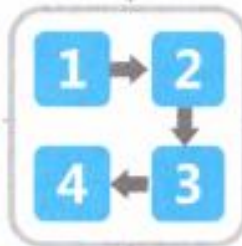

Makeblock
Construct Your Dreams

mBot

ONE ROBOT PER KID

Great tool for beginners to learn graphical programming, electronics and robotics.

Part List

mCore

Assembly

- Chassis ×1
- Motor R ×1
- M3 nut ×2
- Screw M3×25 ×2

- Motor L ×1
- M3 nut ×2
- Screw M3×25 ×2

- Screw M2.2×9 ×2

- Wheel ×2

Battery Holder x1
Velcro x1

Bluetooth/2.4G module x1

Screw M4x8 x4
mCore x1

Wiring