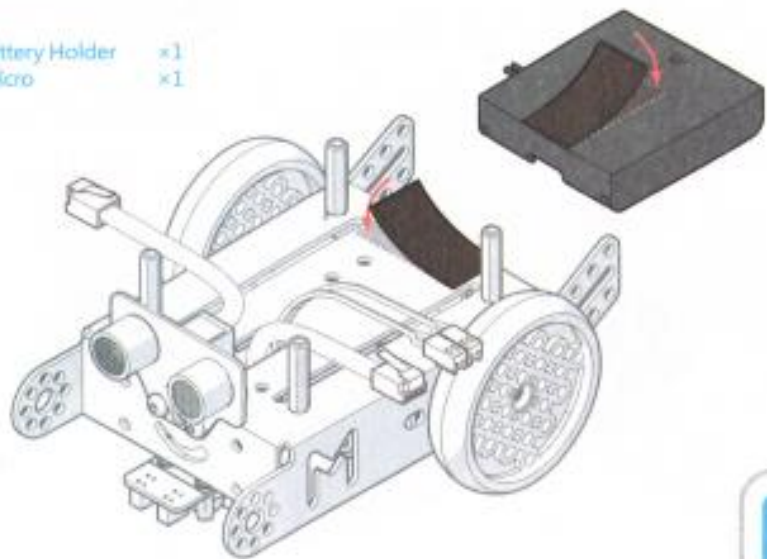

Makeblock
Construct Your Dreams

mBot

ONE ROBOT PER KID

Great tool for beginners to learn graphical programming, electronics and robotics.

Part List

mCore

Assembly

- Chassis ×1
- Motor R ×1
- M3 nut ×2
- Screw M3×25 ×2

- Motor L ×1
- M3 nut ×2
- Screw M3×25 ×2

- Screw M2.2×9 ×2

- Wheel ×2

Battery Holder x1
Velcro x1

Bluetooth/2.4G module x1

Screw M4x8 x4
mCore x1

Wiring