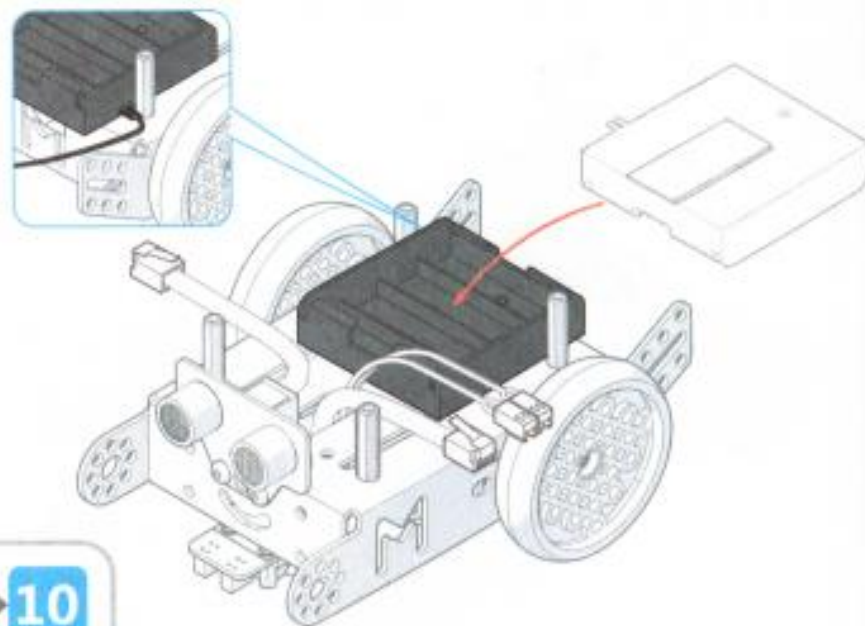

Makeblock
Construct Your Dreams

mBot

ONE ROBOT PER KID

Great tool for beginners to learn graphical programming, electronics and robotics.

Part List

mCore

Assembly

- Chassis ×1
- Motor R ×1
- M3 nut ×2
- Screw M3×25 ×2

- Motor L ×1
- M3 nut ×2
- Screw M3×25 ×2

- Screw M2.2×9 ×2

- Wheel ×2

Battery Holder x1
Velcro x1

Bluetooth/2.4G module x1

Screw M4x8 x4
mCore x1

Wiring