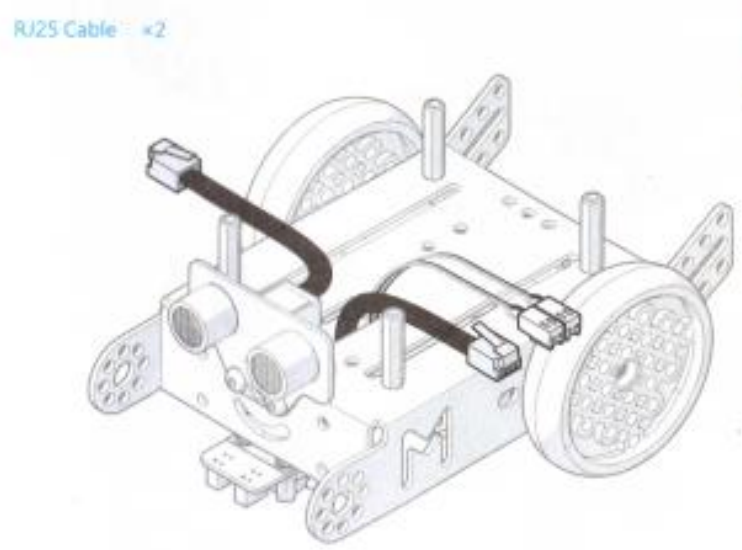

Makeblock
Construct Your Dreams

mBot

ONE ROBOT PER KID

Great tool for beginners to learn graphical programming, electronics and robotics.

Part List

mCore

Assembly

- Chassis ×1
- Motor R ×1
- M3 nut ×2
- Screw M3×25 ×2

- Motor L ×1
- M3 nut ×2
- Screw M3×25 ×2

- Screw M2.2×9 ×2

- Wheel ×2

Battery Holder x1
Velcro x1

Bluetooth/2.4G module x1

Screw M4x8 x4
mCore x1

Wiring