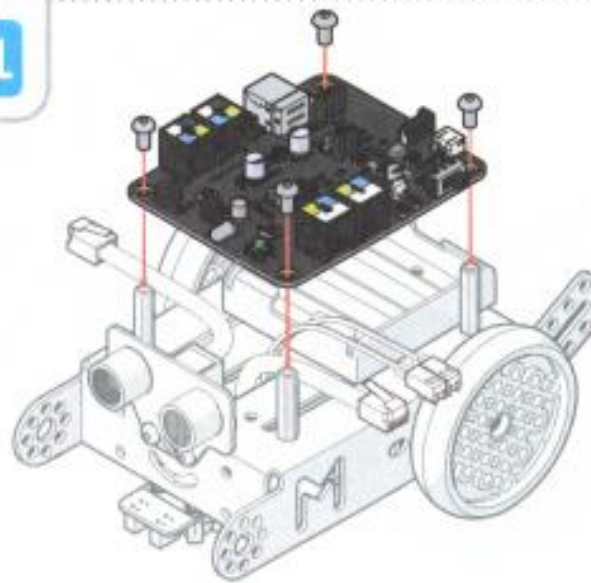

Makeblock
Construct Your Dreams

mBot

ONE ROBOT PER KID

Great tool for beginners to learn graphical programming, electronics and robotics.

Part List

mCore

Assembly

- Chassis ×1
- Motor R ×1
- M3 nut ×2
- Screw M3×25 ×2

- Motor L ×1
- M3 nut ×2
- Screw M3×25 ×2

- Screw M2.2×9 ×2

- Wheel ×2

Battery Holder x1
Velcro x1

Bluetooth/2.4G module x1

Screw M4x8 x4
mCore x1

Wiring