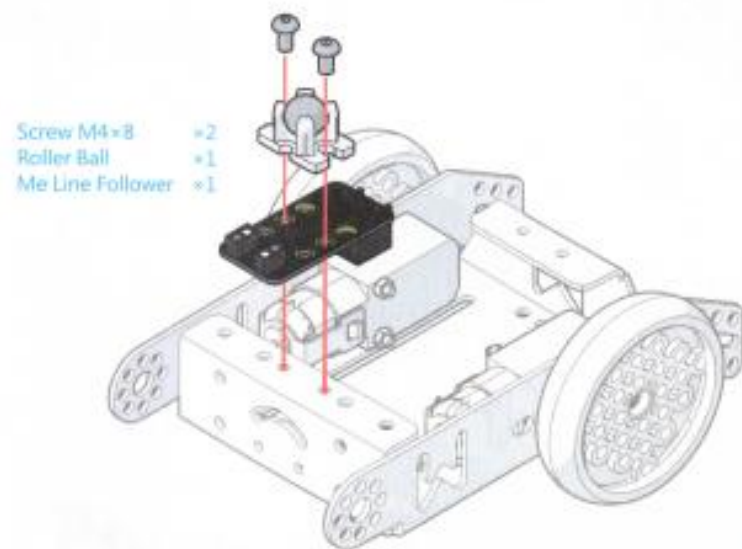

Makeblock
Construct Your Dreams

mBot

ONE ROBOT PER KID

Great tool for beginners to learn graphical programming, electronics and robotics.

Part List

mCore

Assembly

- Chassis ×1
- Motor R ×1
- M3 nut ×2
- Screw M3×25 ×2

- Motor L ×1
- M3 nut ×2
- Screw M3×25 ×2

- Screw M2.2×9 ×2

- Wheel ×2

Battery Holder x1
Velcro x1

Bluetooth/2.4G module x1

Screw M4x8 x4
mCore x1

Wiring