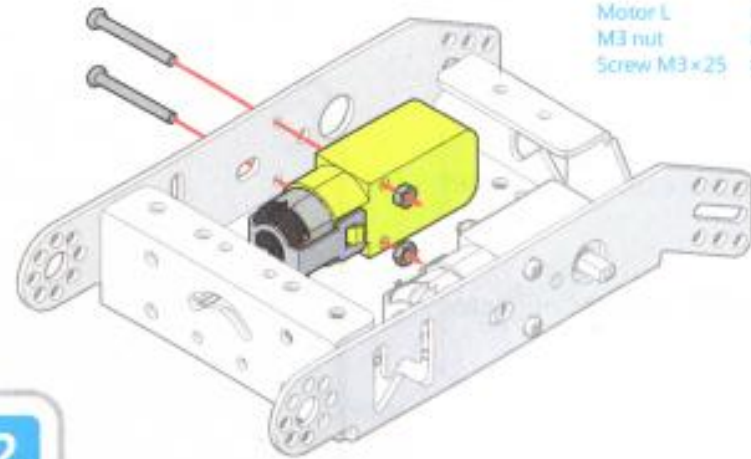

Makeblock
Construct Your Dreams

mBot

ONE ROBOT PER KID

Great tool for beginners to learn graphical programming, electronics and robotics.

Part List

mCore

Assembly

- Chassis ×1
- Motor R ×1
- M3 nut ×2
- Screw M3×25 ×2

- Motor L ×1
- M3 nut ×2
- Screw M3×25 ×2

- Screw M2.2×9 ×2

- Wheel ×2

Battery Holder x1
Velcro x1

Bluetooth/2.4G module x1

Screw M4x8 x4
mCore x1

Wiring