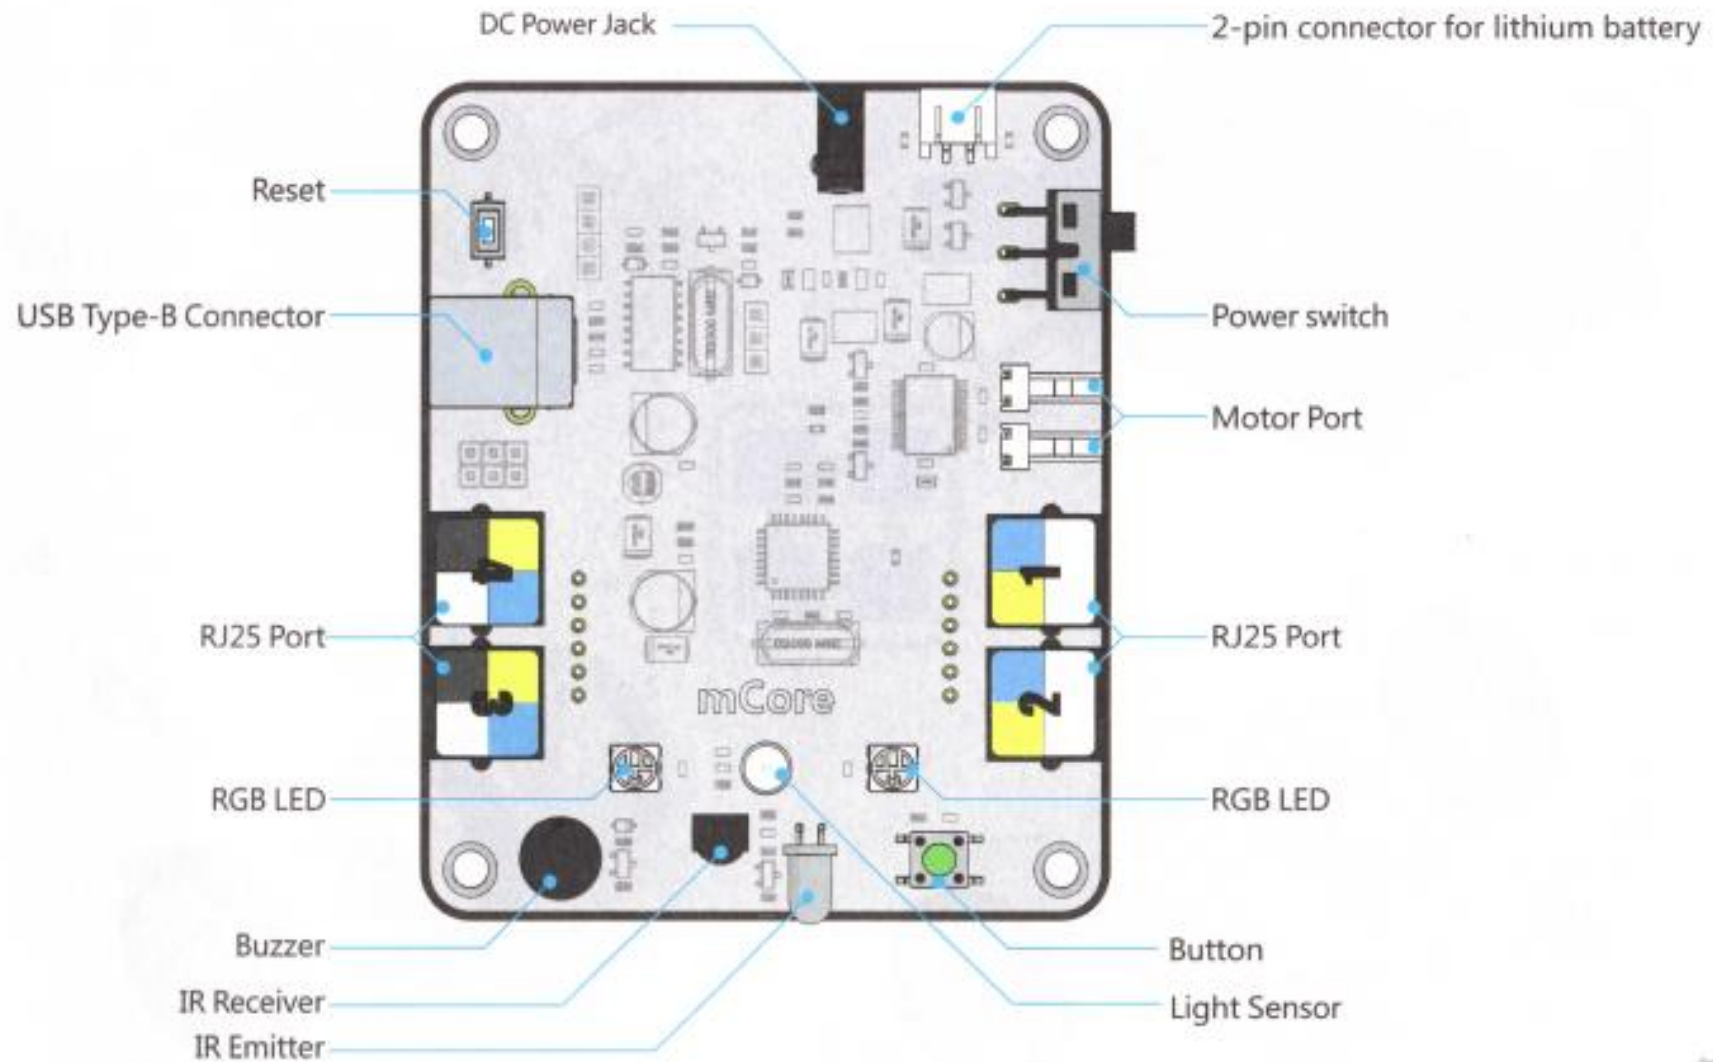

Makeblock
Construct Your Dreams

mBot

ONE ROBOT PER KID

Great tool for beginners to learn graphical programming, electronics and robotics.

Part List

mCore

Assembly

- Chassis ×1
- Motor R ×1
- M3 nut ×2
- Screw M3×25 ×2

- Motor L ×1
- M3 nut ×2
- Screw M3×25 ×2

- Screw M2.2×9 ×2

- Wheel ×2

Battery Holder x1
Velcro x1

Bluetooth/2.4G module x1

Screw M4x8 x4
mCore x1

Wiring