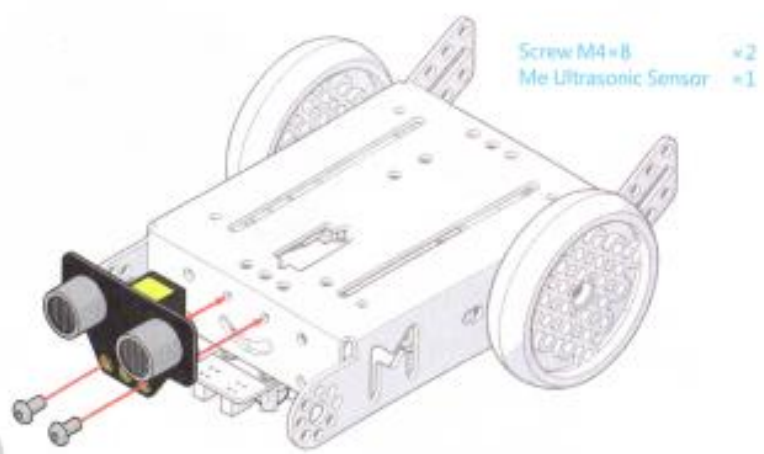

Makeblock
Construct Your Dreams

mBot

ONE ROBOT PER KID

Great tool for beginners to learn graphical programming, electronics and robotics.

Part List

mCore

Assembly

- Chassis ×1
- Motor R ×1
- M3 nut ×2
- Screw M3×25 ×2

- Motor L ×1
- M3 nut ×2
- Screw M3×25 ×2

- Screw M2.2×9 ×2

- Wheel ×2

Battery Holder x1
Velcro x1

Bluetooth/2.4G module x1

Screw M4x8 x4
mCore x1

Wiring