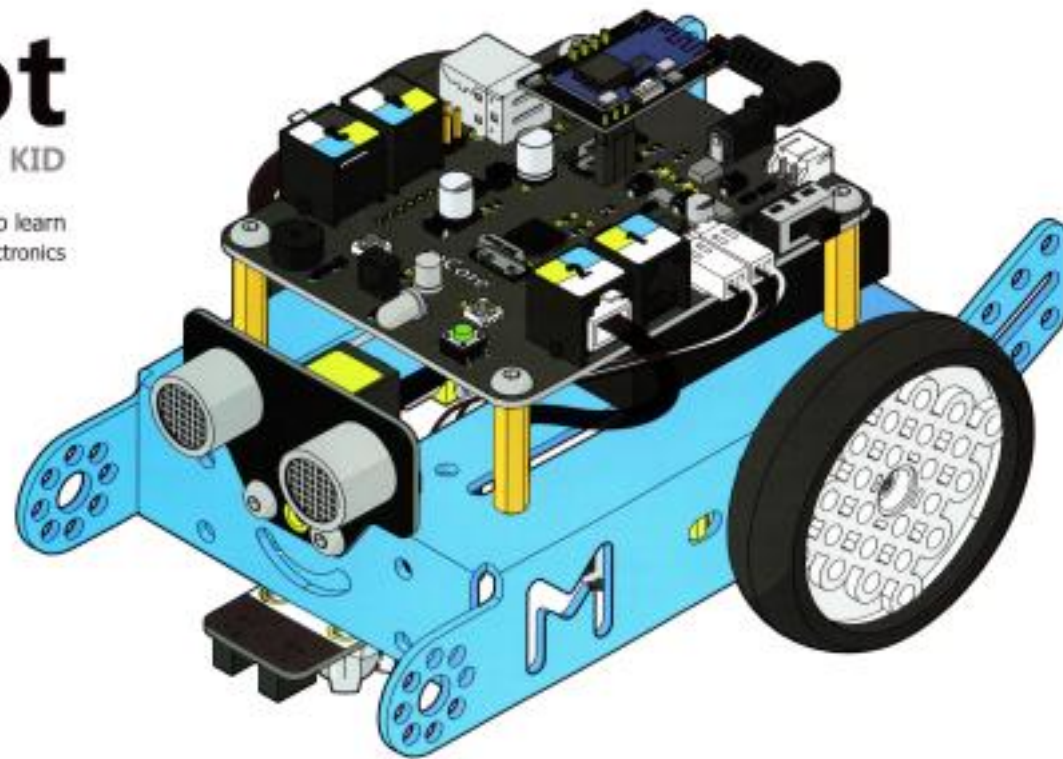

Makeblock
Construct Your Dreams

mBot

ONE ROBOT PER KID

Great tool for beginners to learn graphical programming, electronics and robotics.

Part List

mCore

Assembly

- Chassis ×1
- Motor R ×1
- M3 nut ×2
- Screw M3×25 ×2

- Motor L ×1
- M3 nut ×2
- Screw M3×25 ×2

- Screw M2.2×9 ×2

- Wheel ×2

Battery Holder x1
Velcro x1

Bluetooth/2.4G module x1

Screw M4x8 x4
mCore x1

Wiring