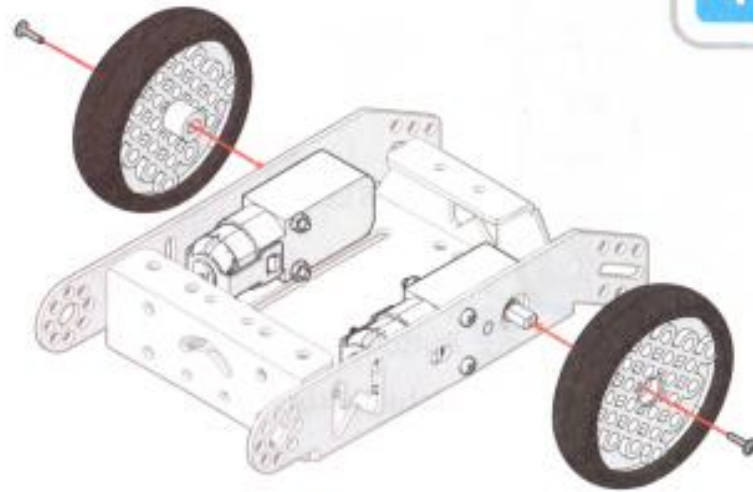

Makeblock
Construct Your Dreams

mBot

ONE ROBOT PER KID

Great tool for beginners to learn graphical programming, electronics and robotics.

Part List

mCore

Assembly

- Chassis ×1
- Motor R ×1
- M3 nut ×2
- Screw M3×25 ×2

- Motor L ×1
- M3 nut ×2
- Screw M3×25 ×2

- Screw M2.2×9 ×2

- Wheel ×2

Battery Holder x1
Velcro x1

Bluetooth/2.4G module x1

Screw M4x8 x4
mCore x1

Wiring